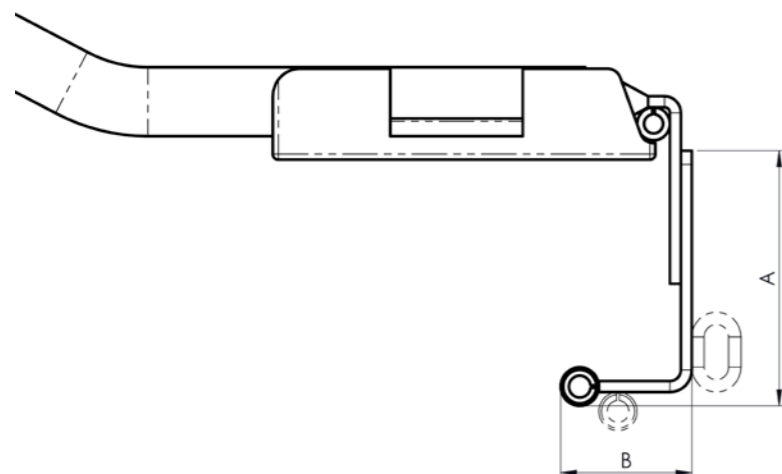

LOWERING BRACKETS

Codice	A	B	Variant
4RC.00499	92,5	48	
4RC.00500	92,5	48	w/ eyelet
4RC.00503	92,5	48	w/ double plug
4RC.00501	72,5	48	
4RC.00502	72,5	48	w/ eyelet
4RC.00504	72,5	48	w/ double plug
4RC.00505	80	39	
4RC.00506	121	35,5	
4RC.00514	122	48	

Code	Description	Picture
4RC.00499	Pair of lowering brackets 5	
4RC.00500	Pair of lowering brackets 7	
4RC.00501	Pair of lowering brackets 8	
4RC.00502	Pair of lowering brackets 9	

Code	Description	Picture
4RC.00503	Pair of lowering brackets 18 double plug	
4RC.00504	Pair of lowering brackets 19 double plug	
4RC.00505	Pair of lowering brackets 27	
4RC.00506	Pair of lowering brackets 28	
4RC.00514	Pair of lowering brackets 6	
4RC.00507	Windproof bracket for rod hook	
4RC.00508	Rod hook H 151	
4RC.00509	Rod hook H 139	
4RC.00510	Pair of brackets for double bow H = 81 mm	
4RC.00512	Pair of brackets for double bow H = 121 mm